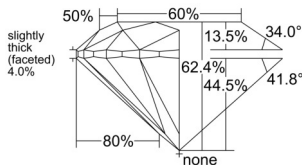

GIA®

FACSIMILE

GIA REPORT 6535688211

Verify this report at GIA.edu

GIA NATURAL DIAMOND DOSSIER®

October 09, 2025
GIA Report Number 6535688211
Shape and Cutting Style ..... Round Brilliant
Measurements ..... 5.08 - 5.11 x 3.18 mm

GRADING RESULTS

Carat Weight ..... 0.51 carat
Color Grade ..... H
Clarity Grade VVS1
Cut Grade ..... Excellent

ADDITIONAL GRADING INFORMATION

Polish ..... Excellent
Symmetry ..... Excellent
Fluorescence ..... None
Clarity Characteristics.... Cloud, Feather, Manufacturing Remnant
Inscription(s): GIA 6535688211

PROPORTIONS

Profile to actual proportions