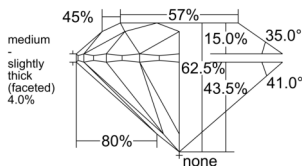

GIA®

FACSIMILE

GIA REPORT 6535705661

Verify this report at GIA.edu

GIA NATURAL DIAMOND DOSSIER®

October 13, 2025
GIA Report Number 6535705661
Shape and Cutting Style ..... Round Brilliant
Measurements ..... 5.65 - 5.68 x 3.54 mm

GRADING RESULTS

Carat Weight ..... 0.70 carat
Color Grade ..... H
Clarity Grade VS2
Cut Grade ..... Excellent

ADDITIONAL GRADING INFORMATION

Polish ..... Excellent
Symmetry ..... Excellent
Fluorescence ..... None
Clarity Characteristics..... Crystal, Feather
Inscription(s): GIA 6535705661

PROPORTIONS

GRADING SCALES

GIA COLOR SCALE

COLOREDNESS	D
	E
	F
	G
	H
	I
	J
NEAR COLORLESS	K
	L
	M
Faint	N
	O
	P
	Q
	R
	S
	T
	U
	V
	W
	X
	Y
LIGHT	Z

GIA CLARITY SCALE

VERY VERY SLIGHTLY INCLUDED	FLAWLESS
	INTERNALLY FLAWLESS
VERY SLIGHTLY INCLUDED	VVS₁
	VVS₂
SLIGHTLY INCLUDED	VS₁
	VS₂
INCLUDED	SI₁
	SI₂
	I₁
	I₂
	I₃

GIA CUT SCALE

EXCELLENT
VERY GOOD
GOOD
FAIR
POOR