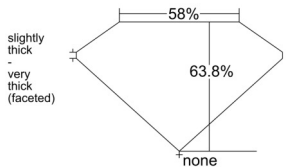

GIA®

FACSIMILE

GIA REPORT 6535713795

Verify this report at GIA.edu

GIA NATURAL DIAMOND DOSSIER®

October 14, 2025
GIA Report Number 6535713795
Shape and Cutting Style ..... Pear Brilliant
Measurements ..... 6.66 x 4.46 x 2.85 mm

GRADING RESULTS

Carat Weight ..... 0.50 carat
Color Grade ..... E
Clarity Grade VS1

ADDITIONAL GRADING INFORMATION

Polish ..... Excellent
Symmetry ..... Excellent
Fluorescence ..... Faint
Clarity Characteristics..... Crystal, Cloud, Needle, Pinpoint
Inscription(s): GIA 6535713795

PROPORTIONS

Profile not to actual proportions

GRADING SCALES

GIA COLOR SCALE		GIA CLARITY SCALE			
COLORLESS	D	VERY VERY SLIGHTLY INCLUDED	FLAWLESS		
	E		INTERNALLY FLAWLESS		
	F	VERY SLIGHTLY INCLUDED	VS₁		
	G		VS₂		
	H		VS₁		
	NEAR COLORLESS	I	SLIGHTLY INCLUDED	VS₂	
		J		SI₁	
		FAINT	K	INCLUDED	SI₂
			L		I₁
			M		I₂
VERT LIGHT	N	LIGHT	I₃		
	O				
	P				
	Q				
	R