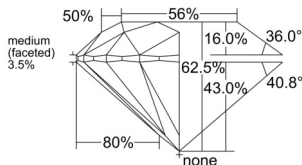

GIA®

FACSIMILE

GIA REPORT 6535728369

Verify this report at GIA.edu

GIA NATURAL DIAMOND DOSSIER®

October 14, 2025
GIA Report Number 6535728369
Shape and Cutting Style ..... Round Brilliant
Measurements ..... 5.27 - 5.29 x 3.30 mm

GRADING RESULTS

Carat Weight ..... 0.56 carat
Color Grade ..... J
Clarity Grade S11
Cut Grade ..... Excellent

ADDITIONAL GRADING INFORMATION

Polish ..... Excellent
Symmetry ..... Excellent
Fluorescence ..... None
Clarity Characteristics ..... Crystal
Inscription(s): GIA 6535728369

PROPORTIONS

Profile to actual proportions

GRADING SCALES

GIA COLOR SCALE

COLOURLESS	D
	E
	F
	G
	H
	I
	J
NEAR COLOURLESS	K
	L
FAIN	M
	N
	O
	P
VERY LIGHT	Q
	R
	S
	T
	U
	V
LIGHT	W
	X
	Y
	Z

GIA CLARITY SCALE

VERY VERY SLIGHTLY INCLUDED	FLAWLESS
	INTERNALLY FLAWLESS
VERY SLIGHTLY INCLUDED	VVS₁
	VVS₂
SLIGHTLY INCLUDED	VS₁
	VS₂
INCLUDED	S1₁
	S1₂
	I₁
	I₂
	I₃

GIA CUT SCALE

EXCELLENT
VERY GOOD
GOOD
FAIR
POOR