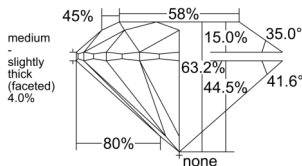

GIA®

FACSIMILE

GIA REPORT 6535748544

Verify this report at GIA.edu

GIA NATURAL DIAMOND DOSSIER®

October 14, 2025
GIA Report Number 6535748544
Shape and Cutting Style ..... Round Brilliant
Measurements ..... 5.59 - 5.66 x 3.55 mm

GRADING RESULTS

Carat Weight ..... 0.70 carat
Color Grade I
Clarity Grade VS2
Cut Grade ..... Excellent

ADDITIONAL GRADING INFORMATION

Polish ..... Excellent
Symmetry ..... Very Good
Fluorescence ..... None
Clarity Characteristics.. Crystal, Cloud, Feather, Indented Natural
Inscription(s): GIA 6535748544

PROPORTIONS

GRADING SCALES

GIA COLOR SCALE

COLOREDNESS	D
	E
	F
	G
	H
	I
	J
NEAR COLORLESS	K
	L
FAIN	M
	N
	O
	P
VERY LIGHT	Q
	R
	S
	T
	U
	V
	W
	X
	Y
LIGHT	Z

GIA CLARITY SCALE

VERY VERY SLIGHTLY INCLUDED	FLAWLESS
	INTERNALLY FLAWLESS
VERY SLIGHTLY INCLUDED	VVS₁
	VVS₂
SLIGHTLY INCLUDED	VS₁
	VS₂
INCLUDED	SI₁
	SI₂
	I₁
	I₂
	I₃

GIA CUT SCALE

EXCELLENT
VERY GOOD
GOOD
FAIR
POOR