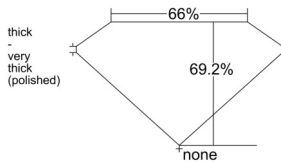

GIA®

FACSIMILE

GIA REPORT 6535758682

Verify this report at GIA.edu

GIA NATURAL DIAMOND DOSSIER®

October 16, 2025
GIA Report Number 6535758682
Shape and Cutting Style ..... Emerald Cut
Measurements ..... 5.66 x 4.25 x 2.94 mm

GRADING RESULTS

Carat Weight ..... 0.71 carat
Color Grade I
Clarity Grade VVS2

ADDITIONAL GRADING INFORMATION

Polish ..... Excellent
Symmetry ..... Excellent
Fluorescence ..... None
Clarity Characteristics ..... Cloud, Pinpoint
Inscription(s): GIA 6535758682

PROPORTIONS

Profile not to actual proportions

GRADING SCALES

GIA COLOR SCALE		GIA CLARITY SCALE			
COLORLESS	D	VERY VERY SLIGHTLY INCLUDED	FLAWLESS		
	E		INTERNALLY FLAWLESS		
	F	VERY SLIGHTLY INCLUDED	VVS₁		
	G		VVS₂		
	H		VS₁		
	NEAR COLORLESS	I	SLIGHTLY INCLUDED	VS₂	
		J		SI₁	
		FAINT	K	INCLUDED	SI₂
			L		I₁
			M		I₂
VERT LIGHT	N	LIGHT	I₃		
	O				
	P				
	Q				
	R