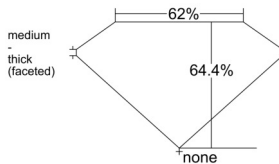

GIA®

FACSIMILE

GIA REPORT 6535760781

Verify this report at GIA.edu

GIA NATURAL DIAMOND DOSSIER®

October 16, 2025
GIA Report Number 6535760781
Shape and Cutting Style ..... Oval Brilliant
Measurements ..... 6.63 x 5.03 x 3.24 mm

GRADING RESULTS

Carat Weight ..... 0.70 carat
Color Grade ..... G
Clarity Grade VS1

ADDITIONAL GRADING INFORMATION

Polish ..... Excellent
Symmetry ..... Excellent
Fluorescence ..... None
Clarity Characteristics..... Crystal, Cloud, Needle, Pinpoint
Inscription(s): GIA 6535760781

PROPORTIONS

Profile not to actual proportions

GRADING SCALES

GIA COLOR SCALE		GIA CLARITY SCALE			
COLORLESS	D	VERY VERY SLIGHTLY INCLUDED	FLAWLESS		
	E		INTERNALLY FLAWLESS		
	F	VERY SLIGHTLY INCLUDED	VVS₁		
	G		VVS₂		
	H		VS₁		
	NEAR COLORLESS	I	SLIGHTLY INCLUDED	VS₂	
		J		SI₁	
		FAINT	K	INCLUDED	SI₂
			L		I₁
			M		I₂
VERT LIGHT	N	LIGHT	I₃		
	O				
	P				
	Q				
	R