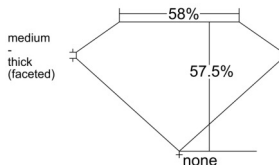

GIA®

FACSIMILE

GIA REPORT 6535773090

Verify this report at GIA.edu

GIA NATURAL DIAMOND DOSSIER®

October 17, 2025
GIA Report Number 6535773090
Shape and Cutting Style ..... Pear Brilliant
Measurements ..... 7.80 x 5.04 x 2.90 mm

GRADING RESULTS

Carat Weight ..... 0.67 carat
Color Grade ..... E
Clarity Grade VS1

ADDITIONAL GRADING INFORMATION

Polish ..... Excellent
Symmetry ..... Very Good
Fluorescence ..... None
Clarity Characteristics..... Crystal, Pinpoint, Needle
Inscription(s): GIA 6535773090

PROPORTIONS

Profile not to actual proportions

GRADING SCALES

GIA COLOR SCALE		GIA CLARITY SCALE			
COLORLESS	D	VERY VERY SLIGHTLY INCLUDED	FLAWLESS		
	E		INTERNALLY FLAWLESS		
	F		VVS₁		
	NEAR COLORLESS	G	VERY SLIGHTLY INCLUDED	VVS₂	
		H		VS₁	
		FANT	I	SLIGHTLY INCLUDED	VS₂
			J		SI₁
	LIGHT	K	INCLUDED	SI₂	
		L		I₁	
		M		I₂	
VERY LIGHT		N	INCLUDED	I₃	
		O			
P					
Q					
R					
S					
T					
U					
V					
W					
X					
Y					
Z