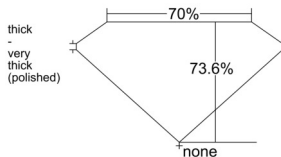

GIA®

FACSIMILE

GIA REPORT 6535778949

Verify this report at GIA.edu

GIA NATURAL DIAMOND DOSSIER®

October 24, 2025
GIA Report Number 6535778949
Shape and Cutting Style ..... Square Modified Brilliant
Measurements ..... 3.60 x 3.59 x 2.64 mm

GRADING RESULTS

Carat Weight ..... 0.30 carat
Color Grade ..... D
Clarity Grade SI1

ADDITIONAL GRADING INFORMATION

Polish ..... Excellent
Symmetry ..... Very Good
Fluorescence ..... None
Clarity Characteristics ..... Crystal
Inscription(s): GIA 6535778949

PROPORTIONS

Profile not to actual proportions

GRADING SCALES

GIA COLOR SCALE		GIA CLARITY SCALE			
COLORLESS	D	VERY VERY SLIGHTLY INCLUDED	FLAWLESS		
	E		INTERNALLY FLAWLESS		
	F	VERY SLIGHTLY INCLUDED	VVS₁		
	G		VVS₂		
	H		VS₁		
	NEAR COLORLESS	I	SLIGHTLY INCLUDED	VS₂	
		J		SI₁	
		FAINT	K	INCLUDED	SI₂
			L		I₁
			M		I₂
VERT LIGHT	N	LIGHT	I₃		
	O				
	P				
	Q				
	R