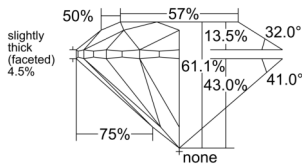

GIA®

FACSIMILE

GIA REPORT 6535779534

Verify this report at GIA.edu

GIA NATURAL DIAMOND DOSSIER®

October 24, 2025
GIA Report Number 6535779534
Shape and Cutting Style ..... Round Brilliant
Measurements ..... 3.68 - 3.70 x 2.26 mm

GRADING RESULTS

Carat Weight ..... 0.19 carat
Color Grade ..... E
Clarity Grade VS1
Cut Grade ..... Excellent

ADDITIONAL GRADING INFORMATION

Polish ..... Excellent
Symmetry ..... Excellent
Fluorescence ..... None
Clarity Characteristics..... Crystal, Cloud, Pinpoint
Inscription(s): GIA 6535779534

PROPORTIONS

Profile to actual proportions

GRADING SCALES

GIA COLOR SCALE	GIA CLARITY SCALE	GIA CUT SCALE	
D	FLAWLESS	EXCELLENT	
E	INTERNALLY FLAWLESS		
F		VVS₁	VERY GOOD
G	VVS₂		
H	VS₁	GOOD	
I	VS₂		
J	SI₁	FAIR	
K	SI₂		
L	I₁	POOR	
M			
N			
O	I₂		
P			
Q			
R	I₃		
S			
T			
U			
V			
W			
X			
Y			
Z