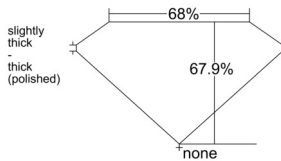

GIA®

FACSIMILE

GIA REPORT 6535780311

Verify this report at GIA.edu

GIA NATURAL DIAMOND DOSSIER®

October 17, 2025
GIA Report Number 6535780311
Shape and Cutting Style ..... **Cut-Cornered Rectangular Modified Brilliant**
Measurements ..... 5.04 x 4.01 x 2.72 mm

GRADING RESULTS

Carat Weight ..... 0.50 carat
Color Grade ..... E
Clarity Grade VS2

ADDITIONAL GRADING INFORMATION

Polish ..... Excellent
Symmetry ..... Excellent
Fluorescence ..... None
Clarity Characteristics... **Crystal, Cloud, Manufacturing Remnant, Feather**

Inscription(s): GIA 6535780311

PROPORTIONS

Profile not to actual proportions

GRADING SCALES

GIA COLOR SCALE		GIA CLARITY SCALE			
COLORLESS	D	VERY VERY SLIGHTLY INCLUDED	FLAWLESS		
	E		INTERNALLY FLAWLESS		
	F		VVS₁		
	NEAR COLORLESS	G	VERY SLIGHTLY INCLUDED	VVS₂	
		H		VS₁	
		FAINT	I	SLIGHTLY INCLUDED	VS₂
			J		SI₁
			K		SI₂
	LIGHT	L	INCLUDED	I₁	
		M		I₂	
N		I₃			
O					
P					
Q					
R					
S					
T					
U					
V					
W					
X					
Y					
Z