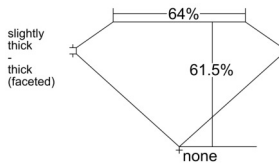

GIA®

FACSIMILE

GIA REPORT 6535782488

Verify this report at GIA.edu

GIA NATURAL DIAMOND DOSSIER®

November 10, 2025
GIA Report Number 6535782488
Shape and Cutting Style ..... Marquise Brilliant
Measurements ..... 6.62 x 3.58 x 2.20 mm

GRADING RESULTS

Carat Weight ..... 0.30 carat
Color Grade ..... E
Clarity Grade VS1

ADDITIONAL GRADING INFORMATION

Polish ..... Excellent
Symmetry ..... Very Good
Fluorescence ..... None
Clarity Characteristics ..... Cloud, Pinpoint
Inscription(s): GIA 6535782488

PROPORTIONS

Profile not to actual proportions

GRADING SCALES

GIA COLOR SCALE		GIA CLARITY SCALE			
COLORLESS	D	VERY VERY SLIGHTLY INCLUDED	FLAWLESS		
	E		INTERNALLY FLAWLESS		
	F	VERY SLIGHTLY INCLUDED	VS₁		
	G		VS₂		
	H		VS₁		
	NEAR COLORLESS	I	SLIGHTLY INCLUDED	VS₂	
		J		SI₁	
		FAINT	K	INCLUDED	SI₂
			L		I₁
			M		I₂
VERT LIGHT	N	INCLUDED	I₃		
	O				
	P				
	Q				
	R				
	S				
	T				
LIGHT	U				
	V				
	W				
	X				
Y					
Z