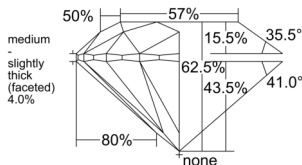

GIA®

FACSIMILE

GIA REPORT 6535785827

Verify this report at GIA.edu

GIA NATURAL DIAMOND DOSSIER®

November 12, 2025
GIA Report Number 6535785827
Shape and Cutting Style ..... Round Brilliant
Measurements ..... 4.44 - 4.46 x 2.78 mm

GRADING RESULTS

Carat Weight ..... 0.34 carat
Color Grade ..... E
Clarity Grade VS1
Cut Grade ..... Excellent

ADDITIONAL GRADING INFORMATION

Polish ..... Excellent
Symmetry ..... Excellent
Fluorescence ..... None
Clarity Characteristics ..... Crystal, Needle, Pinpoint
Inscription(s): GIA 6535785827

PROPORTIONS

GRADING SCALES

GIA COLOR SCALE	GIA CLARITY SCALE	GIA CUT SCALE
COLOURLESS	FLAWLESS	EXCELLENT
D	INTERNALLY FLAWLESS	
E	VVS₁	VERY GOOD
F		
G	VVS₂	
H	VS₁	GOOD
I		
J	VS₂	
K	SI₁	FAIR
L		
M	SI₂	
N	I₁	POOR
O		
P	I₂	
Q	I₃	
R		
S		
T		
U		
V		
W		
X		
Y		
Z