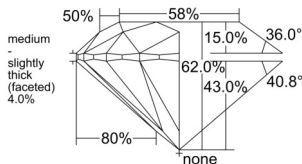

GIA®

FACSIMILE

GIA REPORT 6535786539

Verify this report at GIA.edu

GIA NATURAL DIAMOND DOSSIER®

November 06, 2025
GIA Report Number 6535786539
Shape and Cutting Style ..... Round Brilliant
Measurements ..... 4.31 - 4.33 x 2.68 mm

GRADING RESULTS

Carat Weight ..... 0.31 carat
Color Grade ..... E
Clarity Grade VVS1
Cut Grade ..... Excellent

ADDITIONAL GRADING INFORMATION

Polish ..... Excellent
Symmetry ..... Excellent
Fluorescence ..... None
Clarity Characteristics ..... Feather
Inscription(s): GIA 6535786539

PROPORTIONS

GRADING SCALES

GIA COLOR SCALE

COLORLESS	D
	E
	F
	G
	H
	I
	J
NEAR COLORLESS	K
	L
FAIN	M
	N
	O
	P
VERY LIGHT	Q
	R
	S
	T
	U
	V
	W
	X
	Y
LIGHT	Z

GIA CLARITY SCALE

FLAWLESS	INTERNAL FLAWLESS	
		FLAWLESS
VERY VERY SLIGHTLY INCLUDED	VVS₁	
	VVS₂	
VERY SLIGHTLY INCLUDED	VS₁	
	VS₂	
SLIGHTLY INCLUDED	SI₁	
	SI₂	
INCLUDED	I₁	
	I₂	
	I₃	

GIA CUT SCALE

EXCELLENT
VERY GOOD
GOOD
FAIR
POOR