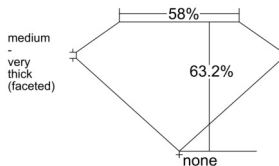

GIA®

FACSIMILE

GIA REPORT 6535840331

Verify this report at GIA.edu

GIA NATURAL DIAMOND DOSSIER®

October 29, 2025
GIA Report Number 6535840331
Shape and Cutting Style ..... Pear Brilliant
Measurements ..... 7.91 x 4.93 x 3.12 mm

GRADING RESULTS

Carat Weight ..... 0.72 carat
Color Grade ..... D
Clarity Grade VVS2

ADDITIONAL GRADING INFORMATION

Polish ..... Excellent
Symmetry ..... Excellent
Fluorescence ..... None
Clarity Characteristics..... Pinpoint, Cloud
Inscription(s): GIA 6535840331

PROPORTIONS

Profile not to actual proportions

GRADING SCALES

GIA COLOR SCALE		GIA CLARITY SCALE	
COLORLESS	D	VERY VERY SLIGHTLY INCLUDED	FLAWLESS
	E		INTERNALLY FLAWLESS
	F		VVS₁
	G		VVS₂
	H		VS₁
	I		VS₂
	J		SI₁
	K		SI₂
	L		I₁
	M		I₂
NEAR COLORLESS	N	SLIGHTLY INCLUDED	I₃
	O		
	P		
	Q		
FAINT	R		
	S		
	T		
	U		
VERT LIGHT	V		
	W		
	X		
	Y		
LIGHT	Z