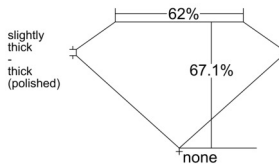

GIA®

FACSIMILE

GIA REPORT 6535849684

Verify this report at GIA.edu

GIA NATURAL DIAMOND DOSSIER®

October 31, 2025
GIA Report Number 6535849684
Shape and Cutting Style ..... Emerald Cut
Measurements ..... 4.44 x 3.16 x 2.12 mm

GRADING RESULTS

Carat Weight ..... 0.30 carat
Color Grade ..... E
Clarity Grade VVS2

ADDITIONAL GRADING INFORMATION

Polish ..... Excellent
Symmetry ..... Very Good
Fluorescence ..... None
Clarity Characteristics ..... Crystal, Pinpoint
Inscription(s): GIA 6535849684

PROPORTIONS

Profile not to actual proportions

GRADING SCALES

GIA COLOR SCALE		GIA CLARITY SCALE			
COLORLESS	D	VERY VERY SLIGHTLY INCLUDED	FLAWLESS		
	E		INTERNALLY FLAWLESS		
	F	VERY SLIGHTLY INCLUDED	VVS₁		
	G		VVS₂		
	H		VS₁		
	NEAR COLORLESS	I	SLIGHTLY INCLUDED	VS₂	
		J		SI₁	
		FAINT	K	INCLUDED	SI₂
			L		I₁
			M		I₂
VERT LIGHT	N	LIGHT	I₃		
	O				
	P				
	Q				
	R