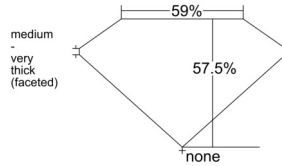

GIA®

FACSIMILE

GIA REPORT 6535854586

Verify this report at GIA.edu

GIA NATURAL DIAMOND DOSSIER®

October 30, 2025
GIA Report Number 6535854586
Shape and Cutting Style ..... Heart Brilliant
Measurements ..... 5.59 x 6.11 x 3.51 mm

GRADING RESULTS

Carat Weight ..... 0.70 carat
Color Grade ..... H
Clarity Grade VS1

ADDITIONAL GRADING INFORMATION

Polish ..... Excellent
Symmetry ..... Very Good
Fluorescence ..... None
Clarity Characteristics ..... Feather, Pinpoint
Inscription(s): GIA 6535854586

PROPORTIONS

Profile not to actual proportions

GRADING SCALES

GIA COLOR SCALE		GIA CLARITY SCALE	
COLORLESS	D	VERY VERY SLIGHTLY INCLUDED	FLAWLESS
	E		INTERNALLY FLAWLESS
	F		VVS₁
	G		VVS₂
	H		VS₁
	I		VS₂
	J		SI₁
	K		SI₂
	L		I₁
	M		I₂
NEAR COLORLESS	N	SLIGHTLY INCLUDED	I₃
	O		
	P		
	Q		
FAINT	R		
	S		
	T		
	U		
VERY LIGHT	V		
	W		
	X		
	Y		
LIGHT	Z