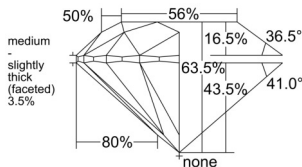

GIA®

FACSIMILE

GIA REPORT 6535855678

Verify this report at GIA.edu

GIA NATURAL DIAMOND DOSSIER®

October 30, 2025
GIA Report Number 6535855678
Shape and Cutting Style ..... Round Brilliant
Measurements ..... 4.99 - 5.06 x 3.19 mm

GRADING RESULTS

Carat Weight ..... 0.50 carat
Color Grade ..... F
Clarity Grade VS1
Cut Grade ..... Excellent

ADDITIONAL GRADING INFORMATION

Polish ..... Excellent
Symmetry ..... Very Good
Fluorescence ..... None
Clarity Characteristics..... Indented Natural, Cloud, Pinpoint
Inscription(s): GIA 6535855678

PROPORTIONS

GRADING SCALES

GIA COLOR SCALE

COLORLESS	D
	E
	F
	G
	H
	I
	J
NEAR COLORLESS	K
	L
Faint	M
	N
	O
	P
	Q
	R
	S
	T
	U
	V
	W
	X
	Y
Light	Z

GIA CLARITY SCALE

FLAWLESS	INTERNAL FLAWLESS	EXCELLENT	
VERY VERY SLIGHTLY INCLUDED	VVS₁	VERY GOOD	
	VVS₂		
VERY SLIGHTLY INCLUDED	VS₁	GOOD	
	VS₂		
SLIGHTLY INCLUDED	SI₁	FAIR	
	SI₂		
INCLUDED	I₁	POOR	
	I₂		
	I₃