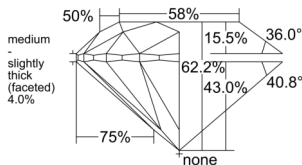

GIA®

FACSIMILE

GIA REPORT 6535872645

Verify this report at GIA.edu

GIA NATURAL DIAMOND DOSSIER®

November 05, 2025
GIA Report Number 6535872645
Shape and Cutting Style ..... Round Brilliant
Measurements ..... 5.97 - 6.01 x 3.73 mm

GRADING RESULTS

Carat Weight ..... 0.83 carat
Color Grade I
Clarity Grade SI2
Cut Grade ..... Excellent

ADDITIONAL GRADING INFORMATION

Polish ..... Excellent
Symmetry ..... Excellent
Fluorescence ..... Strong Blue
Clarity Characteristics ..... Crystal
Inscription(s): GIA 6535872645

PROPORTIONS

Profile to actual proportions

GRADING SCALES

GIA COLOR SCALE	GIA CLARITY SCALE	GIA CUT SCALE	
D	FLAWLESS	EXCELLENT	
E	INTERNALLY FLAWLESS		
F		VVS₁	VERY GOOD
G	VVS₂		
H	VS₁	GOOD	
I	VS₂		
J	SI₁	FAIR	
K	SI₂		
L	I₁	POOR	
M	I₂		
N	I₃		
O			
P			
Q			
R			
S			
T			
U			
V			
W			
X			
Y			
Z