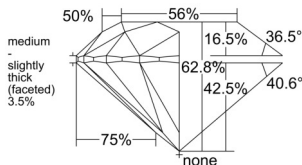

GIA®

FACSIMILE

GIA REPORT 6535872842

Verify this report at GIA.edu

GIA NATURAL DIAMOND DOSSIER®

November 03, 2025
GIA Report Number 6535872842
Shape and Cutting Style ..... Round Brilliant
Measurements ..... 4.93 - 4.98 x 3.11 mm

GRADING RESULTS

Carat Weight ..... 0.47 carat
Color Grade ..... J
Clarity Grade VVS2
Cut Grade ..... Excellent

ADDITIONAL GRADING INFORMATION

Polish ..... Excellent
Symmetry ..... Excellent
Fluorescence ..... Faint
Clarity Characteristics ..... Pinpoint, Feather, Needle
Inscription(s): GIA 6535872842

PROPORTIONS

GRADING SCALES

GIA COLOR SCALE	GIA CLARITY SCALE	GIA CUT SCALE	
D	FLAWLESS	EXCELLENT	
E	INTERNALLY FLAWLESS		
F		VVS₁	VERY GOOD
G	VVS₂		
H	VS₁	GOOD	
I	VS₂		
J	SI₁	FAIR	
K	SI₂		
L	I₁	POOR	
M	I₂		
N	I₃		
O			
P			
Q			
R			
S			
T			
U			
V			
W			
X			
Y			
Z