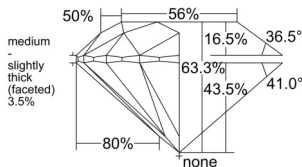

GIA®

FACSIMILE

GIA REPORT 6535877449

Verify this report at gia.edu

GIA NATURAL DIAMOND DOSSIER®

November 04, 2025
GIA Report Number 6535877449
Shape and Cutting Style ..... Round Brilliant
Measurements ..... 5.02 - 5.06 x 3.19 mm

GRADING RESULTS

Carat Weight ..... 0.50 carat
Color Grade ..... G
Clarity Grade VS1
Cut Grade ..... Excellent

ADDITIONAL GRADING INFORMATION

Polish ..... Excellent
Symmetry ..... Excellent
Fluorescence ..... None
Clarity Characteristics ..... Feather, Cloud, Pinpoint
Inscription(s): GIA 6535877449

PROPORTIONS

Profile to actual proportions

GRADING SCALES

GIA COLOR SCALE	GIA CLARITY SCALE	GIA CUT SCALE
Colorless	Flawless	Excellent
Near Colorless	Internally Flawless	
Faint	VVS₁	Very Good
Very Light	VVS₂	
Light	VS₁	Good
	VS₂	
	SI₁	Fair
	SI₂	
	I₁	Poor
	I₂	
	I₃