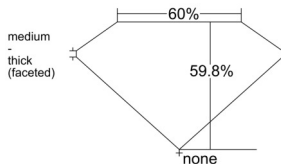

GIA®

FACSIMILE

GIA REPORT 6535878972

Verify this report at GIA.edu

GIA NATURAL DIAMOND DOSSIER®

November 17, 2025
GIA Report Number 6535878972
Shape and Cutting Style ..... Pear Brilliant
Measurements ..... 7.79 x 4.64 x 2.78 mm

GRADING RESULTS

Carat Weight ..... 0.60 carat
Color Grade ..... E
Clarity Grade VVS2

ADDITIONAL GRADING INFORMATION

Polish ..... Excellent
Symmetry ..... Very Good
Fluorescence ..... None
Clarity Characteristics ..... Cloud, Pinpoint, Surface Graining
Inscription(s): GIA 6535878972

PROPORTIONS

Profile not to actual proportions

GRADING SCALES

GIA COLOR SCALE		GIA CLARITY SCALE			
COLORLESS	D	VERY VERY SLIGHTLY INCLUDED	FLAWLESS		
	E		INTERNALLY FLAWLESS		
	F	VERY SLIGHTLY INCLUDED	VVS₁		
	G		VVS₂		
	H		VS₁		
	NEAR COLORLESS	I	SLIGHTLY INCLUDED	VS₂	
		J		SI₁	
		FAINT	K	INCLUDED	SI₂
			L		I₁
			M		I₂
N			I₃		
VERT LIGHT	O	NOT GRADED			
	P				
	Q				
	R				
	S				
	T				
LIGHT	U				
	V				
	W				
	X				
Y					
Z