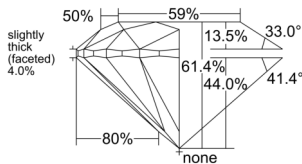

GIA®

FACSIMILE

GIA REPORT 6535891151

Verify this report at GIA.edu

GIA NATURAL DIAMOND DOSSIER®

November 06, 2025
GIA Report Number 6535891151
Shape and Cutting Style ..... Round Brilliant
Measurements ..... 4.09 - 4.11 x 2.51 mm

GRADING RESULTS

Carat Weight ..... 0.26 carat
Color Grade I
Clarity Grade VVS1
Cut Grade ..... Excellent

ADDITIONAL GRADING INFORMATION

Polish ..... Excellent
Symmetry ..... Excellent
Fluorescence ..... None
Clarity Characteristics ..... Pinpoint
Inscription(s): GIA 6535891151

PROPORTIONS

Profile to actual proportions