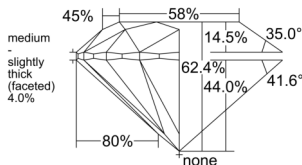

GIA®

FACSIMILE

GIA REPORT 6535900041

Verify this report at GIA.edu

GIA NATURAL DIAMOND DOSSIER®

November 06, 2025
GIA Report Number 6535900041
Shape and Cutting Style ..... Round Brilliant
Measurements ..... 4.41 - 4.45 x 2.76 mm

GRADING RESULTS

Carat Weight ..... 0.33 carat
Color Grade L
Clarity Grade VVS1
Cut Grade ..... Excellent

ADDITIONAL GRADING INFORMATION

Polish ..... Excellent
Symmetry ..... Excellent
Fluorescence ..... None
Clarity Characteristics ..... Pinpoint
Inscription(s): GIA 6535900041

PROPORTIONS

Profile to actual proportions

GRADING SCALES

GIA COLOR SCALE	GIA CLARITY SCALE	GIA CUT SCALE
COLOURLESS	FLAWLESS	EXCELLENT
D	FLAWLESS	
E	INTERNALLY FLAWLESS	VERY GOOD
F	VVS₁	
G	VVS₂	GOOD
H	VS₁	
I	VS₂	FAIR
J	SI₁	
K	SI₂	POOR
L	I₁	
M	I₂	
N	I₃	
O		
P		
Q		
R		
S		
T		
U		
V		
W		
X		
Y		
Z