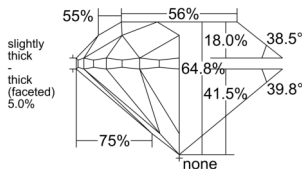

GIA®

FACSIMILE

GIA REPORT 6535911341

Verify this report at GIA.edu

GIA NATURAL DIAMOND DOSSIER®

November 05, 2025
GIA Report Number 6535911341
Shape and Cutting Style ..... Round Brilliant
Measurements ..... 5.95 - 6.02 x 3.88 mm

GRADING RESULTS

Carat Weight ..... 0.91 carat
Color Grade ..... K
Clarity Grade VS1
Cut Grade ..... Very Good

ADDITIONAL GRADING INFORMATION

Polish ..... Excellent
Symmetry ..... Very Good
Fluorescence ..... Faint
Clarity Characteristics..... Crystal, Cloud, Feather, Pinpoint
Inscription(s): GIA 6535911341

PROPORTIONS

Profile to actual proportions