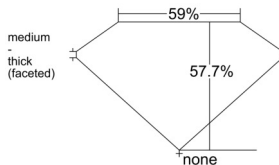

GIA®

FACSIMILE

GIA REPORT 6535915854

Verify this report at GIA.edu

GIA NATURAL DIAMOND DOSSIER®

November 06, 2025
GIA Report Number 6535915854
Shape and Cutting Style ..... Heart Brilliant
Measurements ..... 5.48 x 6.06 x 3.50 mm

GRADING RESULTS

Carat Weight ..... 0.65 carat
Color Grade ..... F
Clarity Grade SI2

ADDITIONAL GRADING INFORMATION

Polish ..... Excellent
Symmetry ..... Very Good
Fluorescence ..... None
Clarity Characteristics ..... Cloud, Crystal
Inspection(s): GIA 6535915854

PROPORTIONS

Profile not to actual proportions

GRADING SCALES

GIA COLOR SCALE		GIA CLARITY SCALE			
COLORLESS	D	VERY VERY SLIGHTLY INCLUDED	FLAWLESS		
	E		INTERNALLY FLAWLESS		
	F	VERY SLIGHTLY INCLUDED	VVS₁		
	G		VVS₂		
	H		VS₁		
	NEAR COLORLESS	I	SLIGHTLY INCLUDED	VS₂	
		J		SI₁	
		FAINT	K	INCLUDED	SI₂
			L		I₁
			M		I₂
VERT LIGHT	N	LIGHT	I₃		
	O				
	P				
	Q				
	R