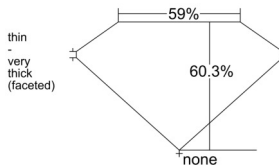

GIA®

FACSIMILE

GIA REPORT 6535917206

Verify this report at GIA.edu

GIA NATURAL DIAMOND DOSSIER®

November 05, 2025
GIA Report Number 6535917206
Shape and Cutting Style ..... Pear Brilliant
Measurements ..... 7.59 x 4.68 x 2.82 mm

GRADING RESULTS

Carat Weight ..... 0.58 carat
Color Grade ..... F
Clarity Grade VS1

ADDITIONAL GRADING INFORMATION

Polish ..... Excellent
Symmetry ..... Excellent
Fluorescence ..... Faint
Clarity Characteristics ..... Feather
Inscription(s): GIA 6535917206

PROPORTIONS

Profile not to actual proportions

GRADING SCALES

GIA COLOR SCALE		GIA CLARITY SCALE			
COLORLESS	D	VERY VERY SLIGHTLY INCLUDED	FLAWLESS		
	E		INTERNALLY FLAWLESS		
	F	VERY SLIGHTLY INCLUDED	VVS₁		
	G		VVS₂		
	H		VS₁		
	NEAR COLORLESS	I	SLIGHTLY INCLUDED	VS₂	
		J		SI₁	
		FAINT	K	INCLUDED	SI₂
			L		I₁
			M		I₂
VERT LIGHT	N		INCLUDED	I₃	
	O				
	P				
	Q				
	R				
	S				
LIGHT	T				
	U				
	V				
	W				
	X				
Y					
Z