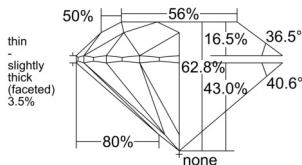

GIA®

FACSIMILE

GIA REPORT 6535917847

Verify this report at GIA.edu

GIA NATURAL DIAMOND DOSSIER®

November 21, 2025
GIA Report Number 6535917847
Shape and Cutting Style ..... Round Brilliant
Measurements ..... 5.06 - 5.10 x 3.19 mm

GRADING RESULTS

Carat Weight ..... 0.51 carat
Color Grade ..... E
Clarity Grade VVS2
Cut Grade ..... Excellent

ADDITIONAL GRADING INFORMATION

Polish ..... Excellent
Symmetry ..... Excellent
Fluorescence ..... None
Clarity Characteristics ..... Pinpoint
Inscription(s): GIA 6535917847

PROPORTIONS

GRADING SCALES

GIA COLOR SCALE	GIA CLARITY SCALE	GIA CUT SCALE
COLOURLESS	FLAWLESS	EXCELLENT
E	INTERNALLY FLAWLESS	
F	VVS₁	VERY GOOD
G		
H	VVS₂	GOOD
I	VS₁	
J	VS₂	FAIR
K	SI₁	
L	SI₂	POOR
M	I₁	
N	I₂	
O	I₃	
P		
Q		
R		
S		
T		
U		
V		
W		
X		
Y		
Z