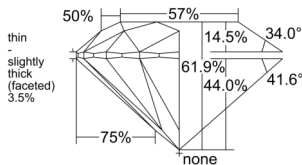

GIA®

FACSIMILE

GIA REPORT 6535919704

Verify this report at GIA.edu

GIA NATURAL DIAMOND DOSSIER®

November 07, 2025
GIA Report Number 6535919704
Shape and Cutting Style ..... Round Brilliant
Measurements ..... 4.45 - 4.47 x 2.76 mm

GRADING RESULTS

Carat Weight ..... 0.33 carat
Color Grade ..... H
Clarity Grade VS1
Cut Grade ..... Excellent

ADDITIONAL GRADING INFORMATION

Polish ..... Excellent
Symmetry ..... Excellent
Fluorescence ..... None
Clarity Characteristics ..... Cloud, Needle
Inscription(s): GIA 6535919704

PROPORTIONS

Profile to actual proportions