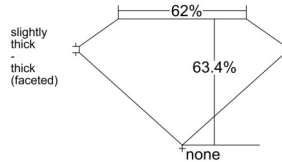

GIA®

FACSIMILE

GIA REPORT 6535931980

Verify this report at GIA.edu

GIA NATURAL DIAMOND DOSSIER®

November 07, 2025
GIA Report Number 6535931980
Shape and Cutting Style ..... Pear Brilliant
Measurements ..... 7.47 x 4.98 x 3.16 mm

GRADING RESULTS

Carat Weight ..... 0.71 carat
Color Grade ..... F
Clarity Grade VS2

ADDITIONAL GRADING INFORMATION

Polish ..... Excellent
Symmetry ..... Excellent
Fluorescence ..... None
Clarity Characteristics ..... Crystal, Cloud
Inscription(s): GIA 6535931980

PROPORTIONS

Profile not to actual proportions

GRADING SCALES

GIA COLOR SCALE		GIA CLARITY SCALE			
COLORLESS	D	VERY VERY SLIGHTLY INCLUDED	FLAWLESS		
	E		INTERNALLY FLAWLESS		
	F	VERY SLIGHTLY INCLUDED	VVS₁		
	G		VVS₂		
	H		VS₁		
	NEAR COLORLESS	I	SLIGHTLY INCLUDED	VS₂	
		J		SI₁	
		FAINT	K	INCLUDED	SI₂
			L		I₁
			M		I₂
VERT LIGHT	N	LIGHT	I₃		
	O				
	P				
	Q				
	R