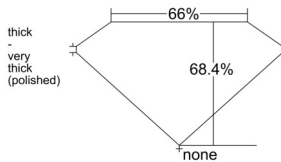

GIA®

FACSIMILE

GIA REPORT 6535938206

Verify this report at GIA.edu

GIA NATURAL DIAMOND DOSSIER®

November 07, 2025
GIA Report Number 6535938206
Shape and Cutting Style ..... **Cut-Cornered Rectangular Modified Brilliant**
Measurements ..... 5.18 x 3.94 x 2.69 mm

GRADING RESULTS

Carat Weight ..... 0.52 carat
Color Grade ..... F
Clarity Grade S11

ADDITIONAL GRADING INFORMATION

Polish ..... Excellent
Symmetry ..... Excellent
Fluorescence ..... None
Clarity Characteristics ..... Crystal, Cloud, Feather
Inscription(s): GIA 6535938206

PROPORTIONS

Profile not to actual proportions

GRADING SCALES

GIA COLOR SCALE		GIA CLARITY SCALE		
COLORLESS	D	VERY VERY SLIGHTLY INCLUDED	FLAWLESS	
	E		INTERNALLY FLAWLESS	
	F		VVS₁	
	NEAR COLORLESS	G	VERY SLIGHTLY INCLUDED	VVS₂
		H		VS₁
	FAINT	I	SLIGHTLY INCLUDED	VS₂
		J		S1₁
		K		S1₂
		L		I₁
	LIGHT	M	INCLUDED	I₂
N		I₃		
O				
P				
Q				
R