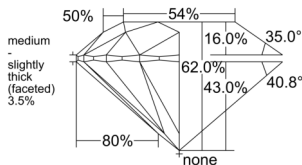

GIA®

FACSIMILE

GIA NATURAL DIAMOND DOSSIER®

November 12, 2025
GIA Report Number 6535942440
Shape and Cutting Style ..... Round Brilliant
Measurements ..... 4.28 - 4.30 x 2.66 mm

GRADING RESULTS

Carat Weight ..... 0.30 carat
Color Grade ..... E
Clarity Grade VS1
Cut Grade ..... Excellent

ADDITIONAL GRADING INFORMATION

Polish ..... Excellent
Symmetry ..... Excellent
Fluorescence ..... None
Clarity Characteristics ..... Feather, Pinpoint
Inscription(s): GIA 6535942440

GIA REPORT 6535942440

Verify this report at GIA.edu

PROPORTIONS

Profile to actual proportions