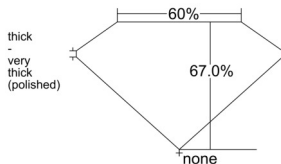

GIA®

FACSIMILE

GIA REPORT 6535945030

Verify this report at GIA.edu

GIA NATURAL DIAMOND DOSSIER®

November 08, 2025
GIA Report Number 6535945030
Shape and Cutting Style ..... **Cut-Cornered Rectangular Modified Brilliant**
Measurements ..... 6.11 x 4.44 x 2.98 mm

GRADING RESULTS

Carat Weight ..... 0.70 carat
Color Grade ..... F
Clarity Grade VVS1

ADDITIONAL GRADING INFORMATION

Polish ..... Excellent
Symmetry ..... Very Good
Fluorescence ..... None
Clarity Characteristics ..... Cloud, Pinpoint
Inscription(s): GIA 6535945030

PROPORTIONS

Profile not to actual proportions

GRADING SCALES

GIA COLOR SCALE		GIA CLARITY SCALE			
COLORLESS	D	VERY VERY SLIGHTLY INCLUDED	FLAWLESS		
	E		INTERNALLY FLAWLESS		
	F	VERY SLIGHTLY INCLUDED	VVS₁		
	G		VVS₂		
	H		VS₁		
	NEAR COLORLESS	I	SLIGHTLY INCLUDED	VS₂	
		J		SI₁	
		FAINT	K	INCLUDED	SI₂
			L		I₁
			M		I₂
VERT LIGHT	N	INCLUDED	I₃		
	O				
	P				
	Q				
	R				
	S				
	T				
LIGHT	U				
	V				
	W				
	X				
Y					
Z