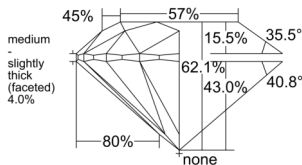

GIA®

FACSIMILE

GIA REPORT 6535945190

Verify this report at GIA.edu

GIA NATURAL DIAMOND DOSSIER®

November 12, 2025
GIA Report Number 6535945190
Shape and Cutting Style ..... Round Brilliant
Measurements ..... 4.32 - 4.35 x 2.69 mm

GRADING RESULTS

Carat Weight ..... 0.31 carat
Color Grade ..... F
Clarity Grade VVS2
Cut Grade ..... Excellent

ADDITIONAL GRADING INFORMATION

Polish ..... Excellent
Symmetry ..... Excellent
Fluorescence ..... None
Clarity Characteristics ..... Pinpoint, Cloud
Inscription(s): GIA 6535945190

PROPORTIONS

GRADING SCALES

GIA COLOR SCALE

COLOURESS	D
	E
	F
	G
	H
NEAR COLOURESS	I
	J
	K
FAIN	L
	M
	N
	O
	P
VERY LIGHT	Q
	R
	S
	T
	U
	V
	W
	X
	Y
LIGHT	Z

GIA CLARITY SCALE

FLAWLESS	INTERNAL FLAWLESS	
		FLAWLESS
VERY VERY SLIGHTLY INCLUDED	VVS₁	
	VVS₂	
VERY SLIGHTLY INCLUDED	VS₁	
	VS₂	
SLIGHTLY INCLUDED	SI₁	
	SI₂	
INCLUDED	I₁	
	I₂	
	I₃	

GIA CUT SCALE

EXCELLENT
VERY GOOD
GOOD
FAIR
POOR