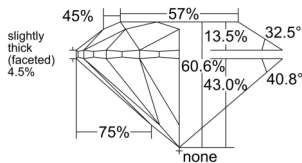

GIA®

FACSIMILE

GIA REPORT 6535946787

Verify this report at GIA.edu

GIA NATURAL DIAMOND DOSSIER®

November 10, 2025
GIA Report Number 6535946787
Shape and Cutting Style ..... Round Brilliant
Measurements ..... 5.09 - 5.11 x 3.09 mm

GRADING RESULTS

Carat Weight ..... 0.50 carat
Color Grade ..... D
Clarity Grade VS2
Cut Grade ..... Excellent

ADDITIONAL GRADING INFORMATION

Polish ..... Excellent
Symmetry ..... Excellent
Fluorescence ..... None
Clarity Characteristics ..... Crystal, Cloud
Inscription(s): GIA 6535946787

PROPORTIONS

Profile to actual proportions

GRADING SCALES

GIA COLOR SCALE

COLORLESS	D
	E
	F
	G
	H
	I
	J
NEAR COLORLESS	K
	L
FAIN	M
	N
	O
	P
VERY LIGHT	Q
	R
	S
	T
	U
	V
	W
	X
	Y
LIGHT	Z

GIA CLARITY SCALE

	FLAWLESS
	INTERNALLY FLAWLESS
VERY VERY SLIGHTLY INCLUDED	VVS₁
	VVS₂
VERY SLIGHTLY INCLUDED	VS₁
	VS₂
SLIGHTLY INCLUDED	SI₁
	SI₂
INCLUDED	I₁
	I₂
	I₃

GIA CUT SCALE

	EXCELLENT
	VERY GOOD
	GOOD
	FAIR
	POOR