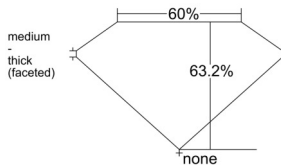

GIA®

FACSIMILE

GIA REPORT 6535952377

Verify this report at GIA.edu

GIA NATURAL DIAMOND DOSSIER®

November 08, 2025
GIA Report Number 6535952377
Shape and Cutting Style ..... Pear Brilliant
Measurements ..... 7.76 x 4.92 x 3.11 mm

GRADING RESULTS

Carat Weight ..... 0.70 carat
Color Grade I
Clarity Grade VS2

ADDITIONAL GRADING INFORMATION

Polish ..... Very Good
Symmetry ..... Excellent
Fluorescence ..... Faint
Clarity Characteristics ..... Crystal
Inscription(s): GIA 6535952377

PROPORTIONS

Profile not to actual proportions

GRADING SCALES

GIA COLOR SCALE		GIA CLARITY SCALE			
COLORLESS	D	VERY VERY SLIGHTLY INCLUDED	FLAWLESS		
	E		INTERNALLY FLAWLESS		
	F	VERY SLIGHTLY INCLUDED	VVS₁		
	G		VVS₂		
	H		VS₁		
	NEAR COLORLESS	I	SLIGHTLY INCLUDED	VS₂	
		J		SI₁	
		FAINT	K	INCLUDED	SI₂
			L		I₁
			M		I₂
VERT LIGHT	N	LIGHT	I₃		
	O				
	P				
	Q				
	R