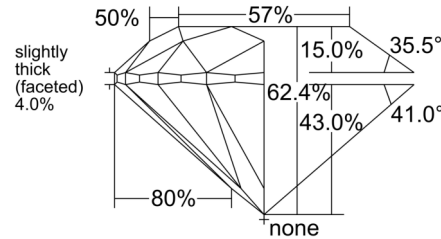

GIA REPORT
6535952545

Verify this report at GIA.edu

FACSIMILE

This is a digital representation of the original GIA Report. This representation might not be accepted in lieu of the original GIA Report in certain circumstances. The original GIA Report includes certain security features which are not reproducible on this facsimile.

GIA NATURAL DIAMOND GRADING REPORT

November 11, 2025
GIA Report Number 6535952545
Shape and Cutting Style ..... Round Brilliant
Measurements ..... 6.48 - 6.53 x 4.06 mm

GRADING RESULTS

Carat Weight ..... 1.07 carat
Color Grade ..... G
Clarity Grade SI1
Cut Grade ..... Excellent

ADDITIONAL GRADING INFORMATION

Polish ..... Excellent
Symmetry ..... Excellent
Fluorescence ..... None
Inscription(s): GIA 6535952545

Comments: Additional clouds are not shown. Pinpoints are not shown.

PROPORTIONS

Profile to actual proportions