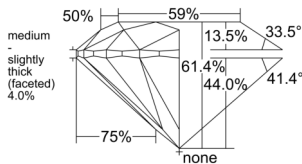

GIA®

FACSIMILE

GIA REPORT 6535954236

Verify this report at GIA.edu

GIA NATURAL DIAMOND DOSSIER®

November 10, 2025
GIA Report Number 6535954236
Shape and Cutting Style ..... Round Brilliant
Measurements ..... 5.11 - 5.15 x 3.15 mm

GRADING RESULTS

Carat Weight ..... 0.51 carat
Color Grade ..... F
Clarity Grade VVS1
Cut Grade ..... Excellent

ADDITIONAL GRADING INFORMATION

Polish ..... Excellent
Symmetry ..... Excellent
Fluorescence ..... None
Clarity Characteristics ..... Pinpoint, Feather
Inscription(s): GIA 6535954236

PROPORTIONS

Profile to actual proportions

GRADING SCALES

GIA COLOR SCALE

COLORLESS	D
	E
	F
	G
	H
	I
	J
NEAR COLORLESS	K
	L
	M
Faint	N
	O
	P
	Q
	R
	S
	T
	U
	V
	W
	X
	Y
LIGHT	Z

GIA CLARITY SCALE

	FLAWLESS
	INTERNALLY FLAWLESS
VERY VERY SLIGHTLY INCLUDED	VVS₁
	VVS₂
VERY SLIGHTLY INCLUDED	VS₁
	VS₂
SLIGHTLY INCLUDED	SI₁
	SI₂
	I₁
	I₂
INCLUDED	I₃

GIA CUT SCALE

	EXCELLENT
	VERY GOOD
	GOOD
	FAIR
	POOR