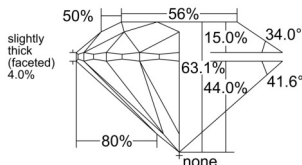

GIA®

FACSIMILE

GIA REPORT 6535956466

Verify this report at GIA.edu

GIA NATURAL DIAMOND DOSSIER®

November 10, 2025
GIA Report Number 6535956466
Shape and Cutting Style ..... Round Brilliant
Measurements ..... 5.26 - 5.28 x 3.33 mm

GRADING RESULTS

Carat Weight ..... 0.56 carat
Color Grade ..... G
Clarity Grade VS1
Cut Grade ..... Excellent

ADDITIONAL GRADING INFORMATION

Polish ..... Excellent
Symmetry ..... Excellent
Fluorescence ..... None
Clarity Characteristics ..... Feather, Pinpoint
Inscription(s): GIA 6535956466

PROPORTIONS

Profile to actual proportions