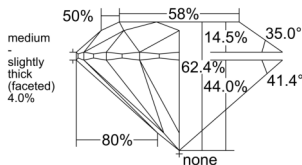

GIA®

FACSIMILE

GIA REPORT 6535957789

Verify this report at GIA.edu

GIA NATURAL DIAMOND DOSSIER®

November 10, 2025
GIA Report Number 6535957789
Shape and Cutting Style ..... Round Brilliant
Measurements ..... 3.82 - 3.84 x 2.39 mm

GRADING RESULTS

Carat Weight ..... 0.21 carat
Color Grade ..... F
Clarity Grade VS2
Cut Grade ..... Excellent

ADDITIONAL GRADING INFORMATION

Polish ..... Excellent
Symmetry ..... Excellent
Fluorescence ..... None
Clarity Characteristics ..... Cloud, Needle
Inscription(s): GIA 6535957789

PROPORTIONS

GRADING SCALES

GIA COLOR SCALE	GIA CLARITY SCALE	GIA CUT SCALE	
D	FLAWLESS	EXCELLENT	
E	INTERNALLY FLAWLESS		
F		VVS₁	VERY GOOD
G	VVS₂		
H	VS₁	GOOD	
I	VS₂		
J	SI₁	FAIR	
K	SI₂		
L	I₁	POOR	
M	I₂		
N	I₃		
O			
P			
Q			
R			
S			
T			
U			
V			
W			
X			
Y			
Z