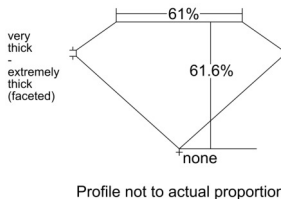

GIA®

FACSIMILE

GIA REPORT 6535959133

Verify this report at GIA.edu

GIA NATURAL DIAMOND DOSSIER®

November 11, 2025
GIA Report Number 6535959133
Shape and Cutting Style ..... Heart Brilliant
Measurements ..... 5.39 x 6.25 x 3.85 mm

GRADING RESULTS

Carat Weight ..... 0.80 carat
Color Grade ..... D
Clarity Grade VS1

ADDITIONAL GRADING INFORMATION

Polish ..... Very Good
Symmetry ..... Very Good
Fluorescence ..... None
Clarity Characteristics ..... Crystal, Needle, Pinpoint
Inscription(s): GIA 6535959133

PROPORTIONS

GRADING SCALES

GIA COLOR SCALE		GIA CLARITY SCALE			
COLORLESS	D	VERY VERY SLIGHTLY INCLUDED	FLAWLESS		
	E		INTERNALLY FLAWLESS		
	F	VERY SLIGHTLY INCLUDED	VS₁		
	G		VS₂		
	H		VS₁		
	NEAR COLORLESS	I	SLIGHTLY INCLUDED	VS₂	
		J		SI₁	
		FAINT	K	INCLUDED	SI₂
			L		I₁
			M		I₂
VERT LIGHT	N	LIGHT	I₃		
	O				
	P				
	Q				
	R