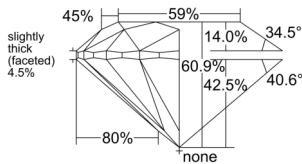

GIA®

FACSIMILE

GIA REPORT 6535965681

Verify this report at GIA.edu

GIA NATURAL DIAMOND DOSSIER®

November 11, 2025
GIA Report Number 6535965681
Shape and Cutting Style ..... Round Brilliant
Measurements ..... 5.06 - 5.11 x 3.10 mm

GRADING RESULTS

Carat Weight ..... 0.50 carat
Color Grade ..... F
Clarity Grade VVS1
Cut Grade ..... Excellent

ADDITIONAL GRADING INFORMATION

Polish ..... Excellent
Symmetry ..... Very Good
Fluorescence ..... None
Clarity Characteristics ..... Pinpoint
Inscription(s): GIA 6535965681

PROPORTIONS

Profile to actual proportions