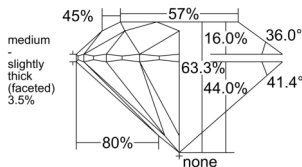

GIA®

FACSIMILE

GIA REPORT 6535967156

Verify this report at GIA.edu

GIA NATURAL DIAMOND DOSSIER®

November 11, 2025
GIA Report Number 6535967156
Shape and Cutting Style ..... Round Brilliant
Measurements ..... 5.34 - 5.37 x 3.39 mm

GRADING RESULTS

Carat Weight ..... 0.60 carat
Color Grade ..... G
Clarity Grade VS1
Cut Grade ..... Excellent

ADDITIONAL GRADING INFORMATION

Polish ..... Excellent
Symmetry ..... Excellent
Fluorescence ..... None
Clarity Characteristics..... Internal Graining, Needle, Pinpoint
Inscription(s): GIA 6535967156

PROPORTIONS

Profile to actual proportions

GRADING SCALES

GIA
COLOR
SCALE

COLORLESS	D
	E
	F
	G
	H
	I
	J
NEAR COLORLESS	K
	L
FANT	M
	N
	O
	P
VERY LIGHT	Q
	R
	S
	T
	U
	V
LIGHT	W
	X
	Y
	Z

GIA
CLARITY
SCALE

VERY VERY SLIGHTLY INCLUDED	FLAWLESS
	INTERNALLY FLAWLESS
VERY SLIGHTLY INCLUDED	VVS₁
	VVS₂
SLIGHTLY INCLUDED	VS₁
	VS₂
INCLUDED	SI₁
	SI₂
	I₁
	I₂
	I₃

GIA
CUT
SCALE

EXCELLENT
VERY GOOD
GOOD
FAIR
POOR