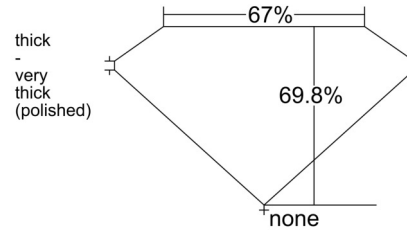

GIA NATURAL DIAMOND GRADING REPORT

November 12, 2025
 GIA Report Number 6535969306
 Shape and Cutting Style Emerald Cut
 Measurements 9.37 x 6.62 x 4.62 mm

GRADING RESULTS

Carat Weight 3.01 carat
 Color Grade G
 Clarity Grade VVS2

ADDITIONAL GRADING INFORMATION

Polish Excellent
 Symmetry Excellent
 Fluorescence Faint
 Inscription(s): GIA 6535969306

PROPORTIONS

Profile not to actual proportions

CLARITY CHARACTERISTICS

KEY TO SYMBOLS*

- Needle
- Feather
- Pinpoint

* Red symbols denote internal characteristics (inclusions). Green or black symbols denote external characteristics (blemishes). Diagram is an approximate representation of the diamond, and symbols shown indicate type, position, and approximate size of clarity characteristics. All clarity characteristics may not be shown. Details of finish are not shown.