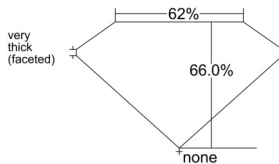

GIA®

FACSIMILE

GIA REPORT 6535972756

Verify this report at GIA.edu

GIA NATURAL DIAMOND DOSSIER®

November 11, 2025
GIA Report Number 6535972756
Shape and Cutting Style ..... Oval Brilliant
Measurements ..... 6.45 x 4.97 x 3.28 mm

GRADING RESULTS

Carat Weight ..... 0.70 carat
Color Grade ..... G
Clarity Grade SI1

ADDITIONAL GRADING INFORMATION

Polish ..... Very Good
Symmetry ..... Excellent
Fluorescence ..... None
Clarity Characteristics ..... Crystal, Feather
Inscription(s): GIA 6535972756

PROPORTIONS

Profile not to actual proportions

GRADING SCALES

GIA COLOR SCALE		GIA CLARITY SCALE			
COLORLESS	D	VERY VERY SLIGHTLY INCLUDED	FLAWLESS		
	E		INTERNALLY FLAWLESS		
	F		VVS₁		
	NEAR COLORLESS	G	VVS₂		
		H	VERY SLIGHTLY INCLUDED	VS₁	
		I		VS₂	
		FAINT	J	SLIGHTLY INCLUDED	SI₁
			K		SI₂
	L		INCLUDED		I₁
	M			I₂	
VERT LIGHT	N		INCLUDED	I₃	
	O				
	P				
	Q				
	R				
LIGHT	S				
	T				
	U				
	V				
	W				
X					
Y					
Z