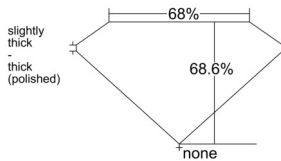

GIA®

FACSIMILE

GIA REPORT 6535973446

Verify this report at GIA.edu

GIA NATURAL DIAMOND DOSSIER®

November 11, 2025
GIA Report Number 6535973446
Shape and Cutting Style ..... **Cut-Cornered Rectangular Modified Brilliant**
Measurements ..... 6.27 x 4.70 x 3.22 mm

GRADING RESULTS

Carat Weight ..... 0.81 carat
Color Grade I
Clarity Grade VS1

ADDITIONAL GRADING INFORMATION

Polish ..... Excellent
Symmetry ..... Excellent
Fluorescence ..... None
Clarity Characteristics ..... **Crystal, Feather, Needle, Pinpoint**
Inspection(s): GIA 6535973446

PROPORTIONS

Profile not to actual proportions

GRADING SCALES

GIA COLOR SCALE		GIA CLARITY SCALE			
COLORLESS	D	VERY VERY SLIGHTLY INCLUDED	FLAWLESS		
	E		INTERNALLY FLAWLESS		
	F	VERY SLIGHTLY INCLUDED	VVS₁		
	G		VVS₂		
	H		VS₁		
	NEAR COLORLESS	I	SLIGHTLY INCLUDED	VS₂	
		J		SI₁	
		FAINT	K	INCLUDED	SI₂
			L		I₁
			M		I₂
VERT LIGHT			N	INCLUDED	I₃
			O		
			P		
	Q				
LIGHT	R				
	S				
	T				
	U				
	V				
	Z