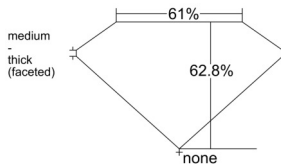

GIA®

FACSIMILE

GIA REPORT 6535978826

Verify this report at GIA.edu

GIA NATURAL DIAMOND DOSSIER®

November 12, 2025
GIA Report Number 6535978826
Shape and Cutting Style ..... Oval Brilliant
Measurements ..... 6.56 x 4.58 x 2.88 mm

GRADING RESULTS

Carat Weight ..... 0.54 carat
Color Grade ..... E
Clarity Grade VS2

ADDITIONAL GRADING INFORMATION

Polish ..... Excellent
Symmetry ..... Good
Fluorescence ..... None
Clarity Characteristics ..... Cloud
Inscription(s): GIA 6535978826

PROPORTIONS

Profile not to actual proportions

GRADING SCALES

GIA COLOR SCALE		GIA CLARITY SCALE			
COLORLESS	D	VERY VERY SLIGHTLY INCLUDED	FLAWLESS		
	E		INTERNALLY FLAWLESS		
	F	VERY SLIGHTLY INCLUDED	VVS₁		
	G		VVS₂		
	H		VS₁		
	NEAR COLORLESS	I	SLIGHTLY INCLUDED	VS₂	
		J		SI₁	
		FAINT	K	INCLUDED	SI₂
			L		I₁
			M		I₂
VERTICALLY LIGHT	N	LIGHT	I₃		
	O				
	P				
	Q				
	R