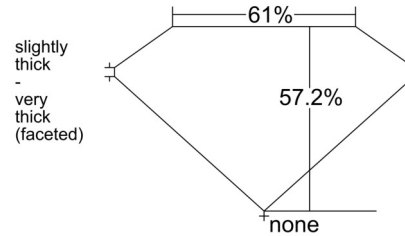

PROPORTIONS

Profile not to actual proportions