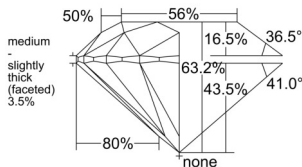

GIA®

FACSIMILE

GIA REPORT 6535989224

Verify this report at GIA.edu

GIA NATURAL DIAMOND DOSSIER®

November 19, 2025
GIA Report Number 6535989224
Shape and Cutting Style ..... Round Brilliant
Measurements ..... 5.60 - 5.65 x 3.56 mm

GRADING RESULTS

Carat Weight ..... 0.70 carat
Color Grade ..... H
Clarity Grade VS2
Cut Grade ..... Excellent

ADDITIONAL GRADING INFORMATION

Polish ..... Excellent
Symmetry ..... Excellent
Fluorescence ..... None
Clarity Characteristics ..... Crystal, Cloud
Inscription(s): GIA 6535989224

PROPORTIONS

GRADING SCALES

GIA COLOR SCALE	GIA CLARITY SCALE	GIA CUT SCALE
COLOURLESS	FLAWLESS	EXCELLENT
D	INTERNALLY FLAWLESS	
E	VVS₁	VERY GOOD
F		
G	VS₁	GOOD
H		
I	SI₁	FAIR
J		
K	I₁	POOR
L		
M	I₂	
N		
O	I₃	
P		
Q		
R		
S		
T		
U		
V		
W		
X		
Y		
Z