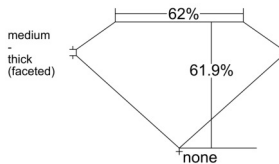

GIA®

FACSIMILE

GIA REPORT 6535992456

Verify this report at GIA.edu

GIA NATURAL DIAMOND DOSSIER®

November 13, 2025
GIA Report Number 6535992456
Shape and Cutting Style ..... Marquise Brilliant
Measurements ..... 9.28 x 4.37 x 2.70 mm

GRADING RESULTS

Carat Weight ..... 0.61 carat
Color Grade ..... G
Clarity Grade VS2

ADDITIONAL GRADING INFORMATION

Polish ..... Excellent
Symmetry ..... Very Good
Fluorescence ..... Faint
Clarity Characteristics ..... Crystal, Cloud
Inscription(s): GIA 6535992456

PROPORTIONS

Profile not to actual proportions

GRADING SCALES

GIA COLOR SCALE		GIA CLARITY SCALE			
COLORLESS	D	VERY VERY SLIGHTLY INCLUDED	FLAWLESS		
	E		INTERNALLY FLAWLESS		
	F		VVS₁		
	NEAR COLORLESS	G	VVS₂		
		H	VERY SLIGHTLY INCLUDED	VS₁	
		I		VS₂	
		FAINT	J	SLIGHTLY INCLUDED	SI₁
			K		SI₂
	L		INCLUDED		I₁
	M			I₂	
VERT LIGHT	N		INCLUDED	I₃	
	O				
	P				
	Q				
	R				
LIGHT	S				
	T				
	U				
	V				
	W				
X					
Y					
Z